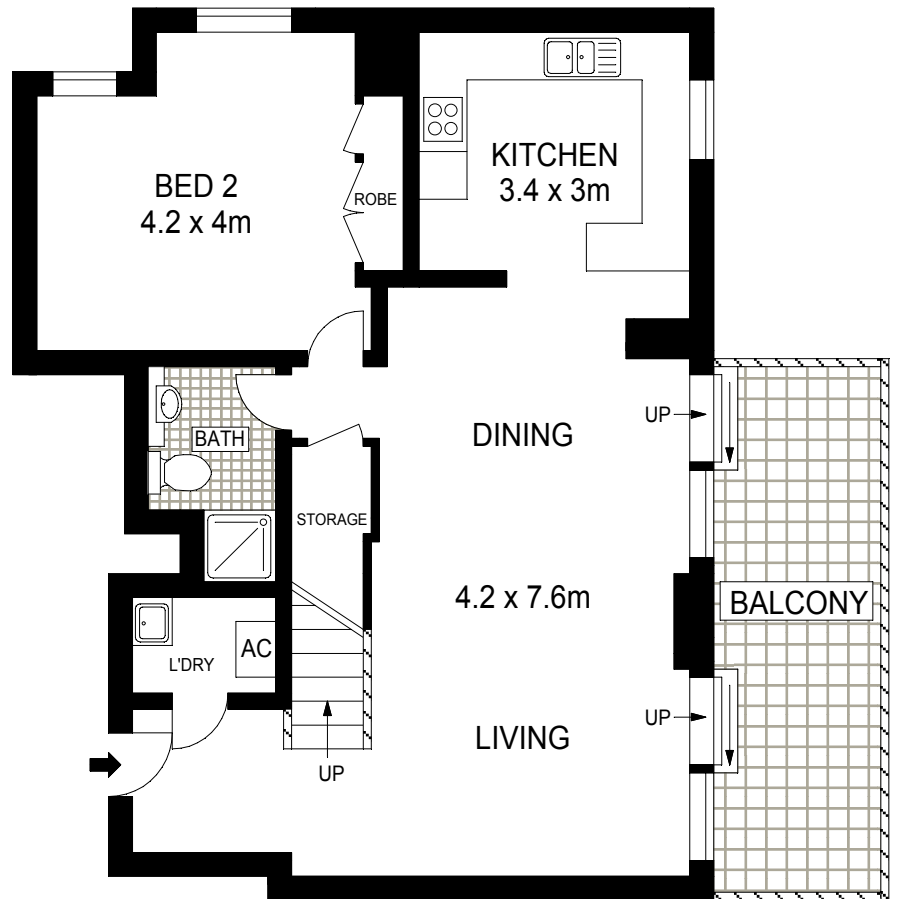

UPPER LEVEL

LOWER GROUND LEVEL

LEVEL FOUR

414/1A TUSCULUM STREET

POTTS POINT

SCALE BAR in metres